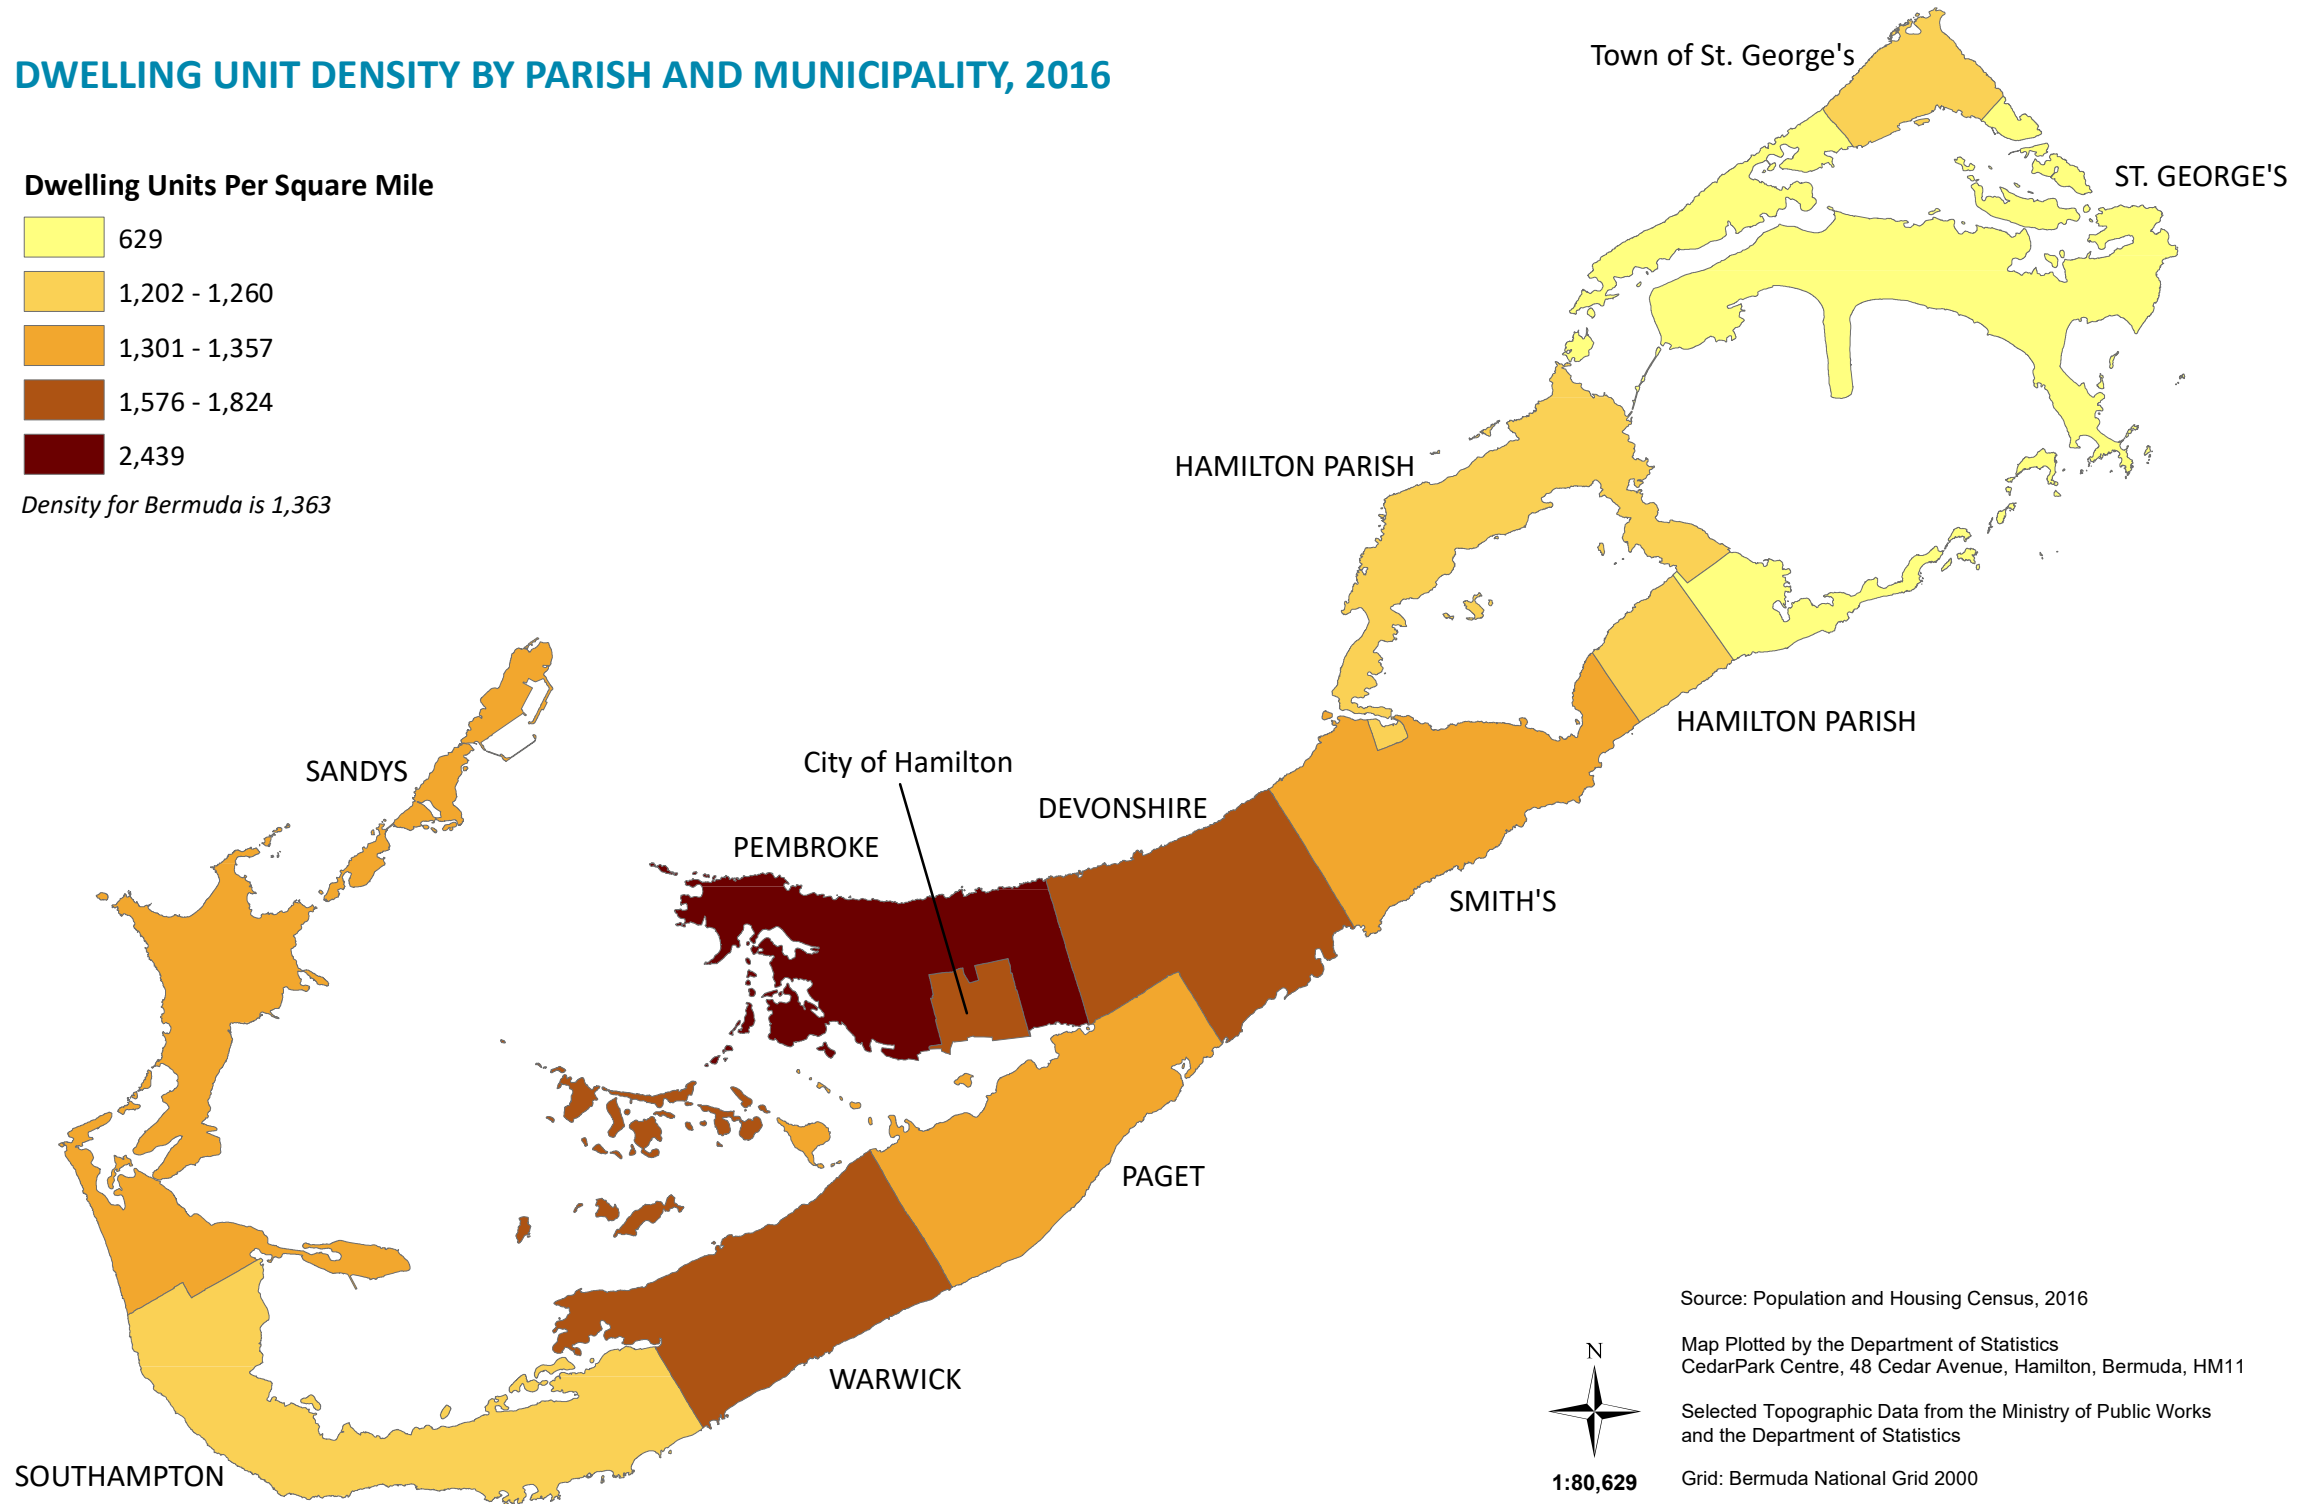

DWELLING UNIT DENSITY BY PARISH AND MUNICIPALITY, 2016

Dwelling Units Per Square Mile

Density for Bermuda is 1,363

Source: Population and Housing Census, 2016

Map Plotted by the Department of Statistics
CedarPark Centre, 48 Cedar Avenue, Hamilton, Bermuda, HM11

Selected Topographic Data from the Ministry of Public Works
and the Department of Statistics

Grid: Bermuda National Grid 2000

1:80,629