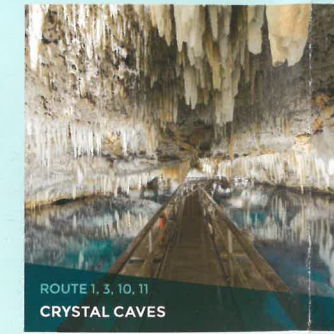

ROUTE 7, 8
SOMERSET BRIDGE

ROUTE 7, 8
CLOCKTOWER MALL, DOCKYARD

CENTRAL BUS TERMINAL

All routes serving Hamilton arrive and leave the Central Bus Terminal on Washington Street, just east of the City Hall on Church Street.

ROUTE 1, 3, 10, 11
CRYSTAL CAVES

ROUTE 1, 3, 6, 10, 11
TOWN HALL, ST. GEORGE'S

ROUTE 7
CHURCH BAY

ROUTE 7
WARWICK LONG BAY

ROUTE 9
NATIONAL SPORTS CENTRE

ROUTE 10, 11
BERMUDA AQUARIUM, MUSEUM & ZOO

ROUTE 6
CLEARWATER BEACH

LEGEND

- Bus Stops
- Zone Lines
- Hotels & Resorts
- Golf Courses
- Points of Interest
- Visitor Information Centre
- Ferry
- Main Town
- Walking route from Ferry to Bus Terminal