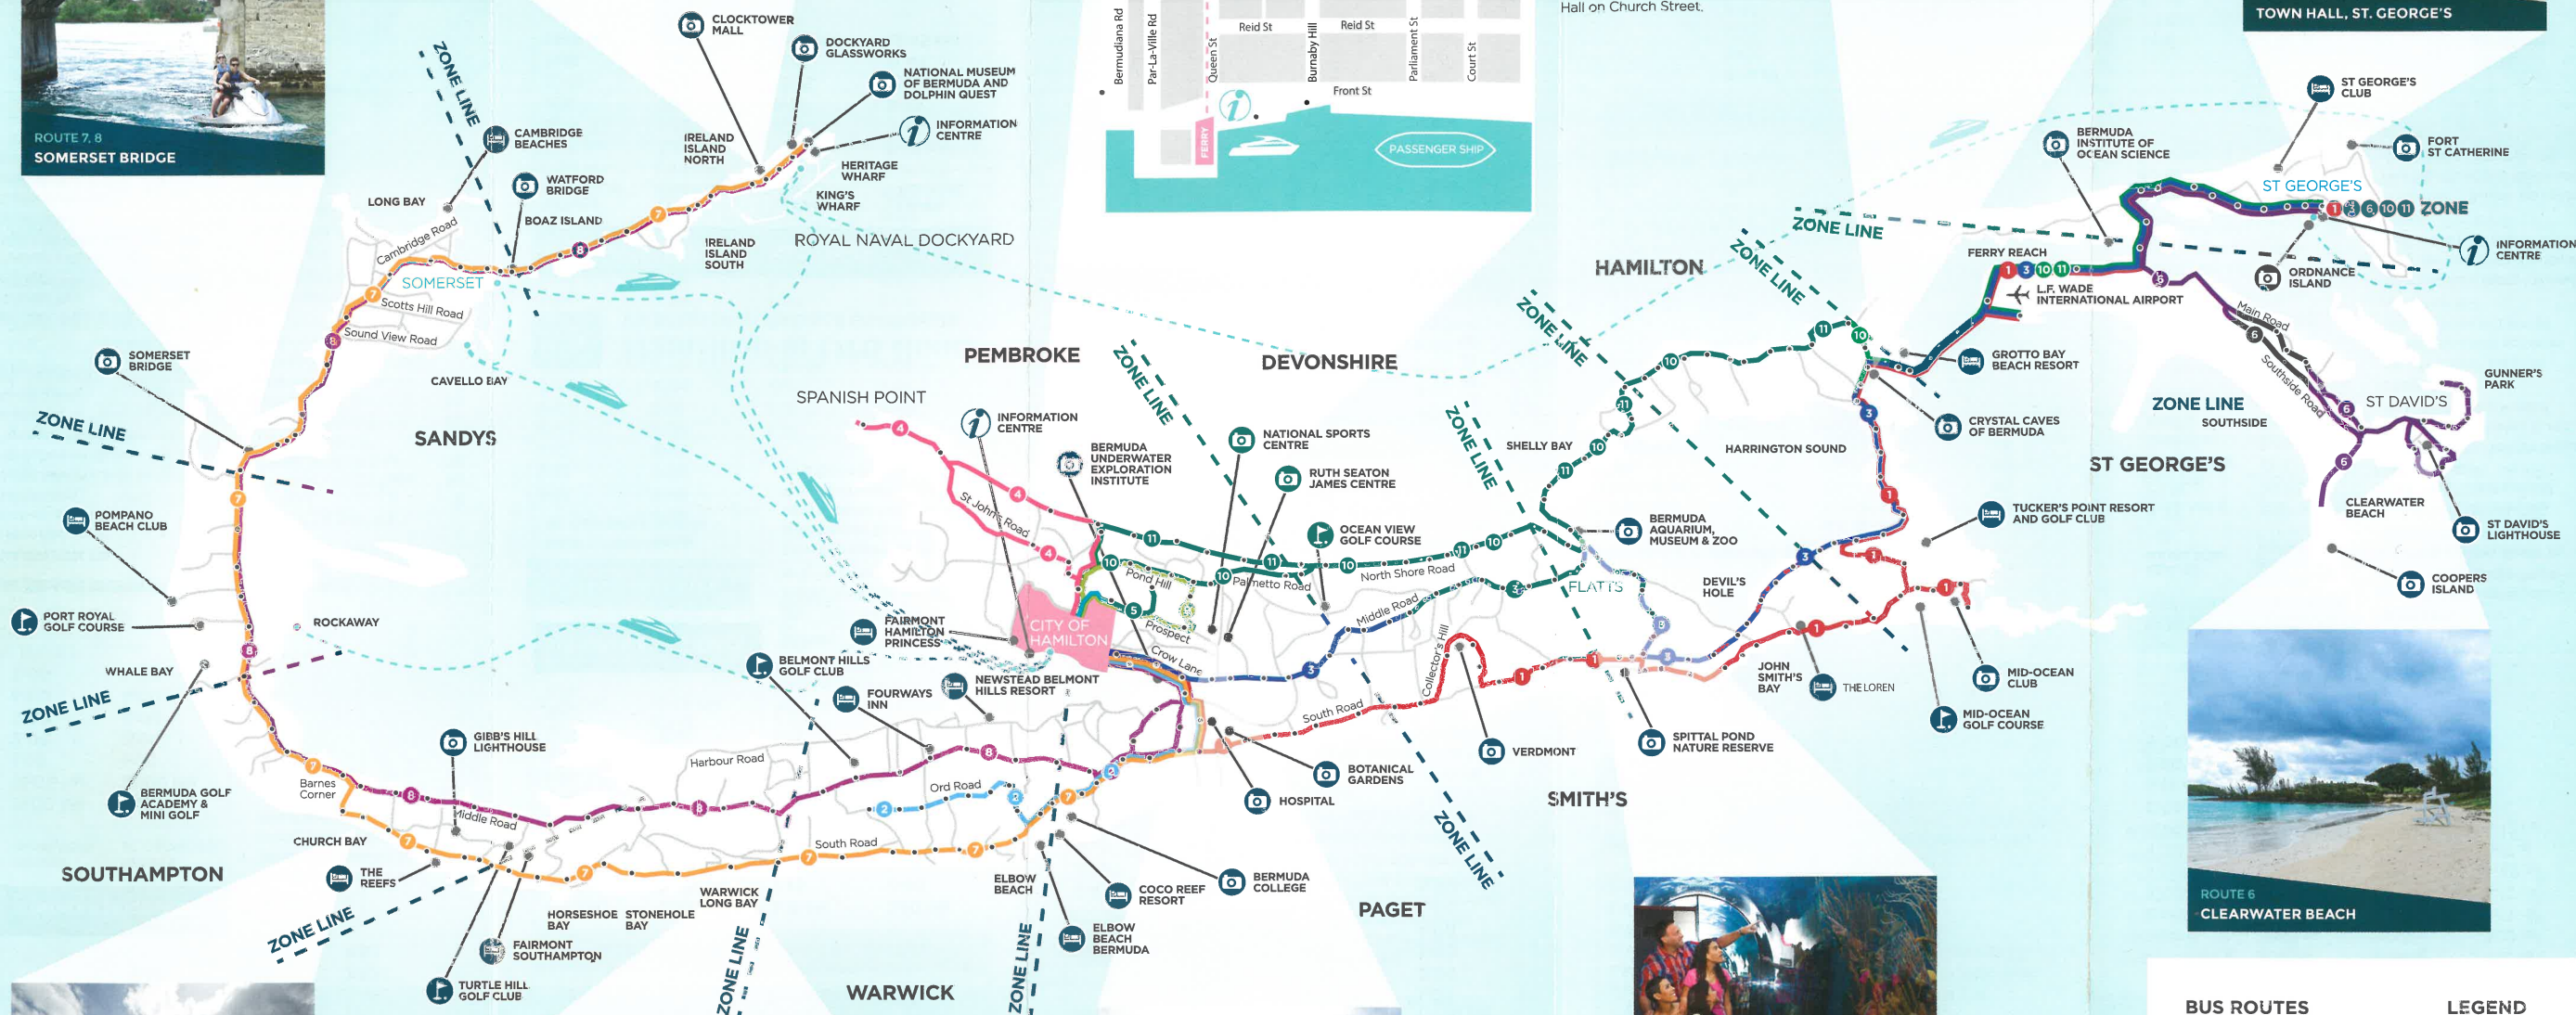

ROUTE 7, 8
SOMERSET BRIDGE

ROUTE 7, 8
CLOCKTOWER MALL, DOCKYARD

CENTRAL BUS TERMINAL

All routes serving Hamilton arrive and leave the Central Bus Terminal on Washington Street, just east of the City Hall on Church Street.

ROUTE 1, 3, 10, 11
CRYSTAL CAVES

ROUTE 1, 3, 6, 10, 11
TOWN HALL, ST. GEORGE'S

ROUTE 7
CHURCH BAY

ROUTE 7
WARWICK LONG BAY

ROUTE 9
NATIONAL SPORTS CENTRE

ROUTE 10, 11
BERMUDA AQUARIUM, MUSEUM & ZOO

ROUTE 6
CLEARWATER BEACH

BUS ROUTES

- 1 Hamilton - Grotto Bay / St. George's
- 2 Hamilton - Ord Road
- 3 Hamilton - Grotto Bay / St. George's
- 4 Hamilton - Spanish Point
- 5 Hamilton - Pond Hill
- 6 St. George's - St. David's
- 7 Hamilton - Barnes Corner
- 8 Hamilton - Somerset / Dockyard
- 9 Hamilton - Cedar Hill
- 10 Hamilton - Barnes Corner
- 11 Hamilton - Somerset / Dockyard
- 12 Hamilton - Prospect
- 13 Hamilton - St. George's
- 14 Hamilton - St. George's

LEGEND

- Bus Stops
- Zone Lines
- Hotels & Resorts
- Golf Courses
- Points of Interest
- Visitor Information Centre
- Ferry
- Main Town
- Walking route from Ferry to Bus Terminal