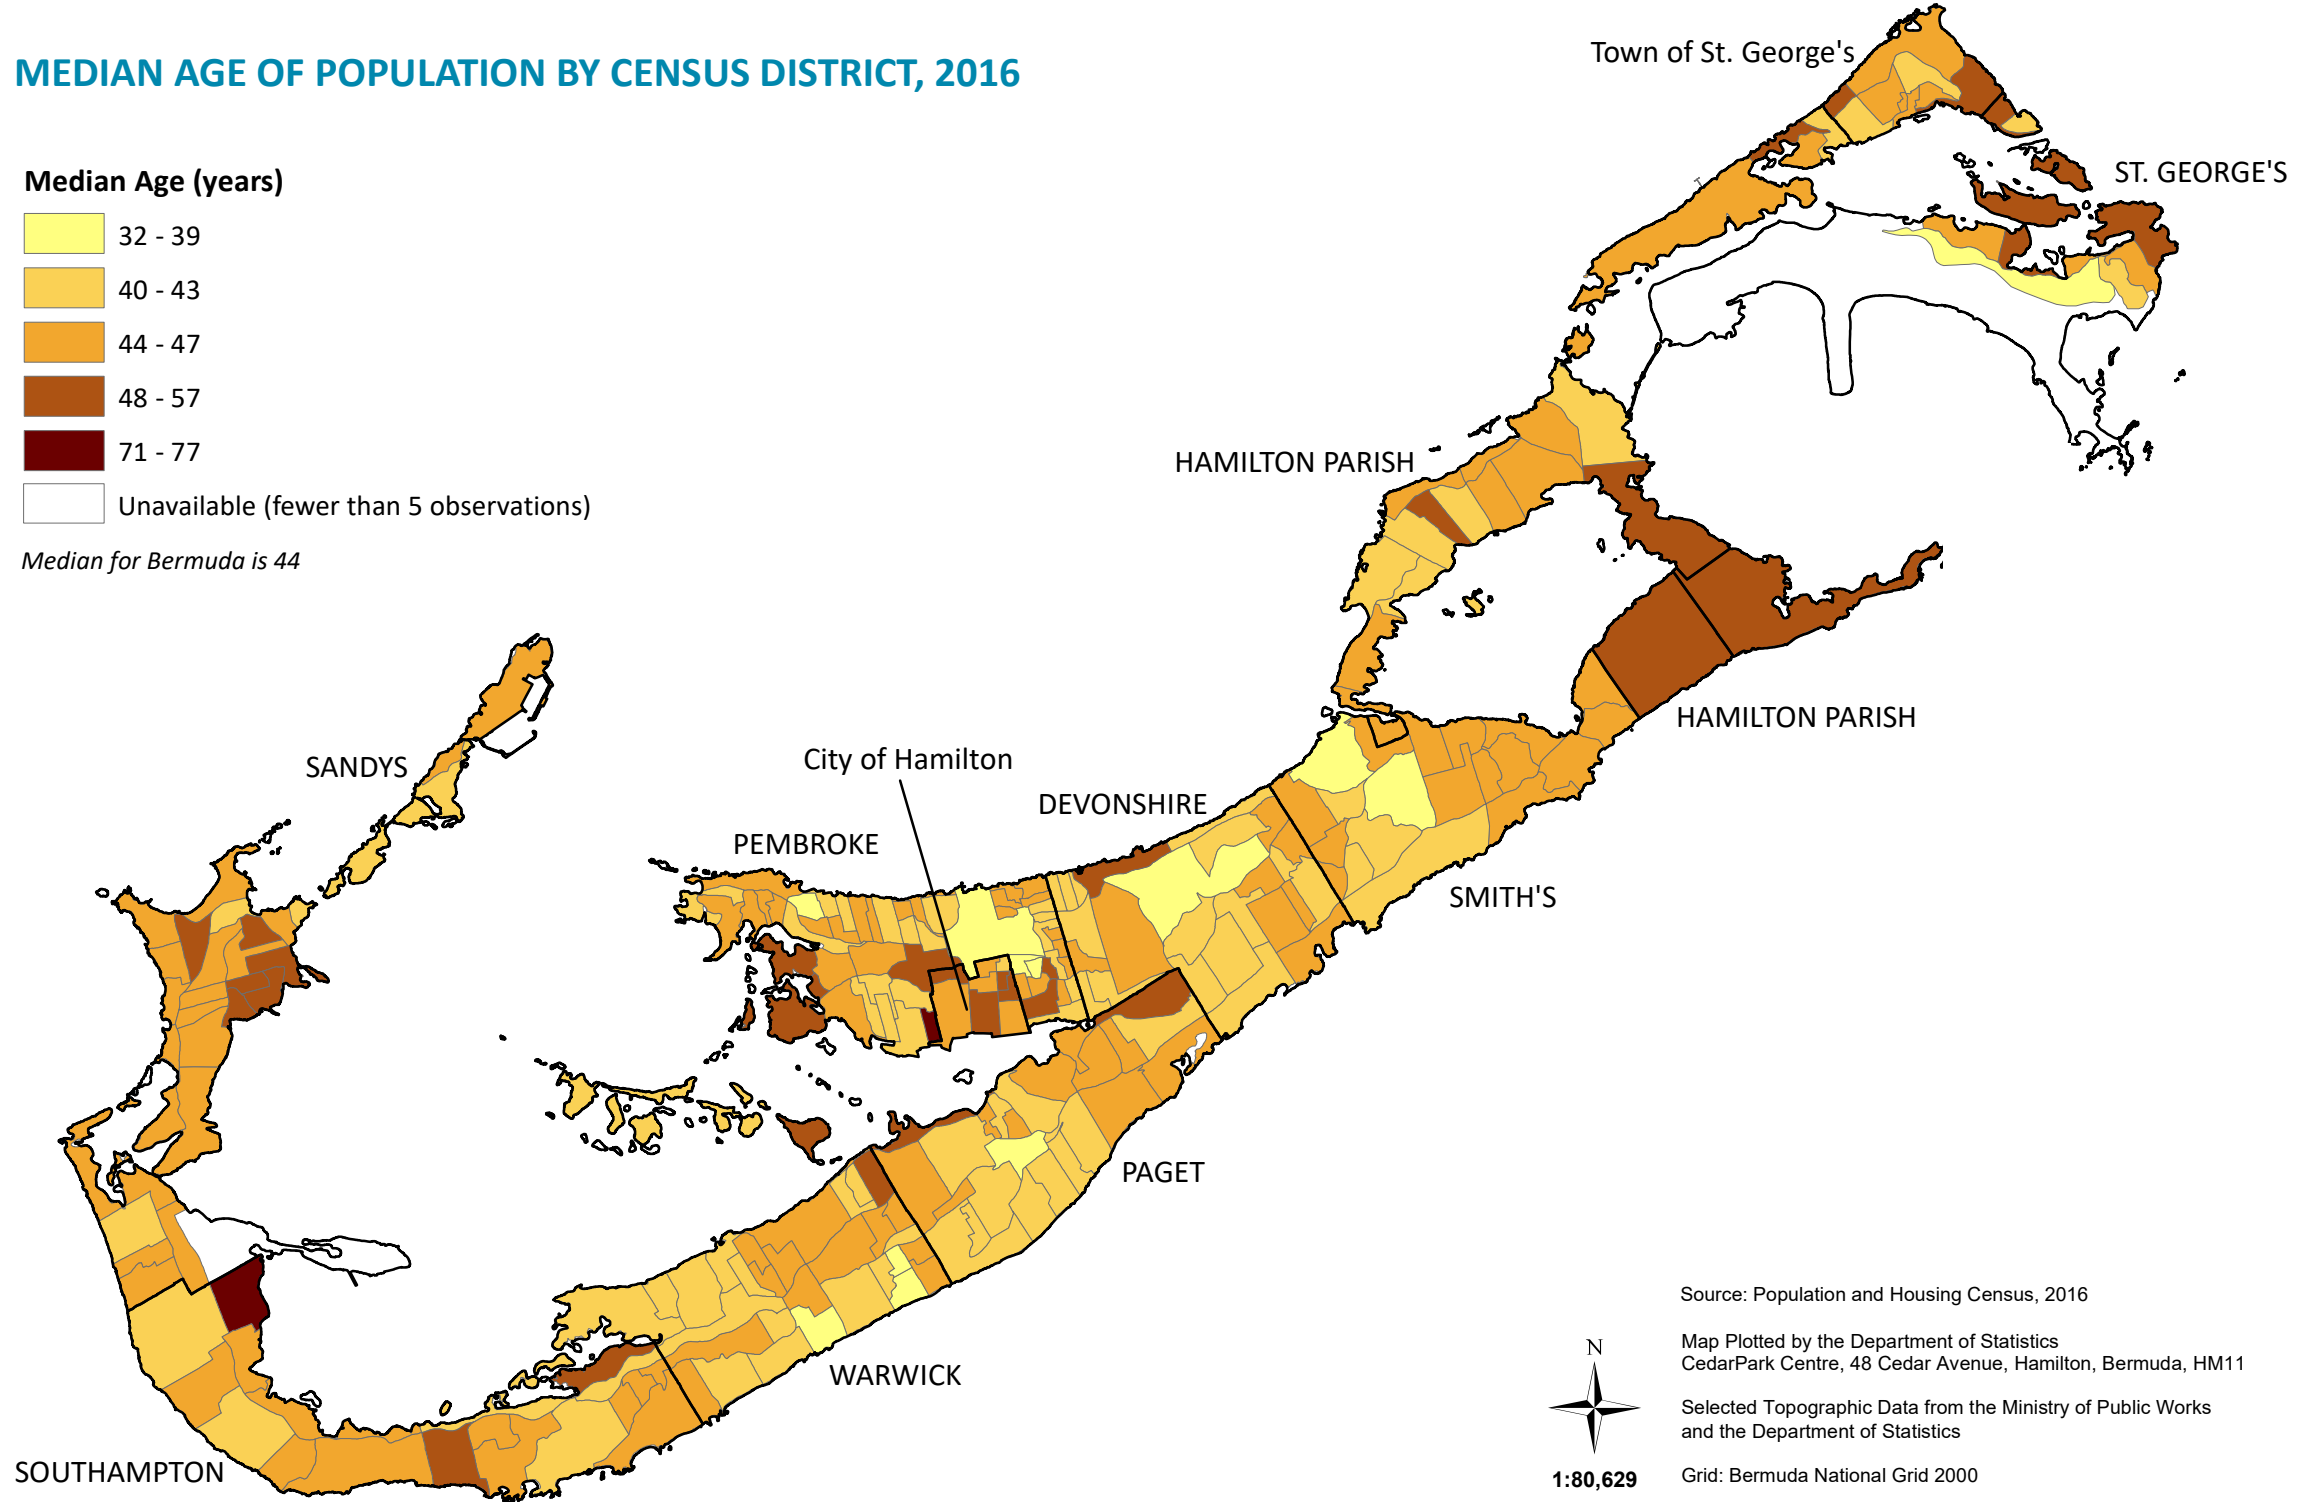

# MEDIAN AGE OF POPULATION BY CENSUS DISTRICT, 2016

## Median Age (years)

Median for Bermuda is 44

Source: Population and Housing Census, 2016

Map Plotted by the Department of Statistics  
CedarPark Centre, 48 Cedar Avenue, Hamilton, Bermuda, HM11

Selected Topographic Data from the Ministry of Public Works  
and the Department of Statistics