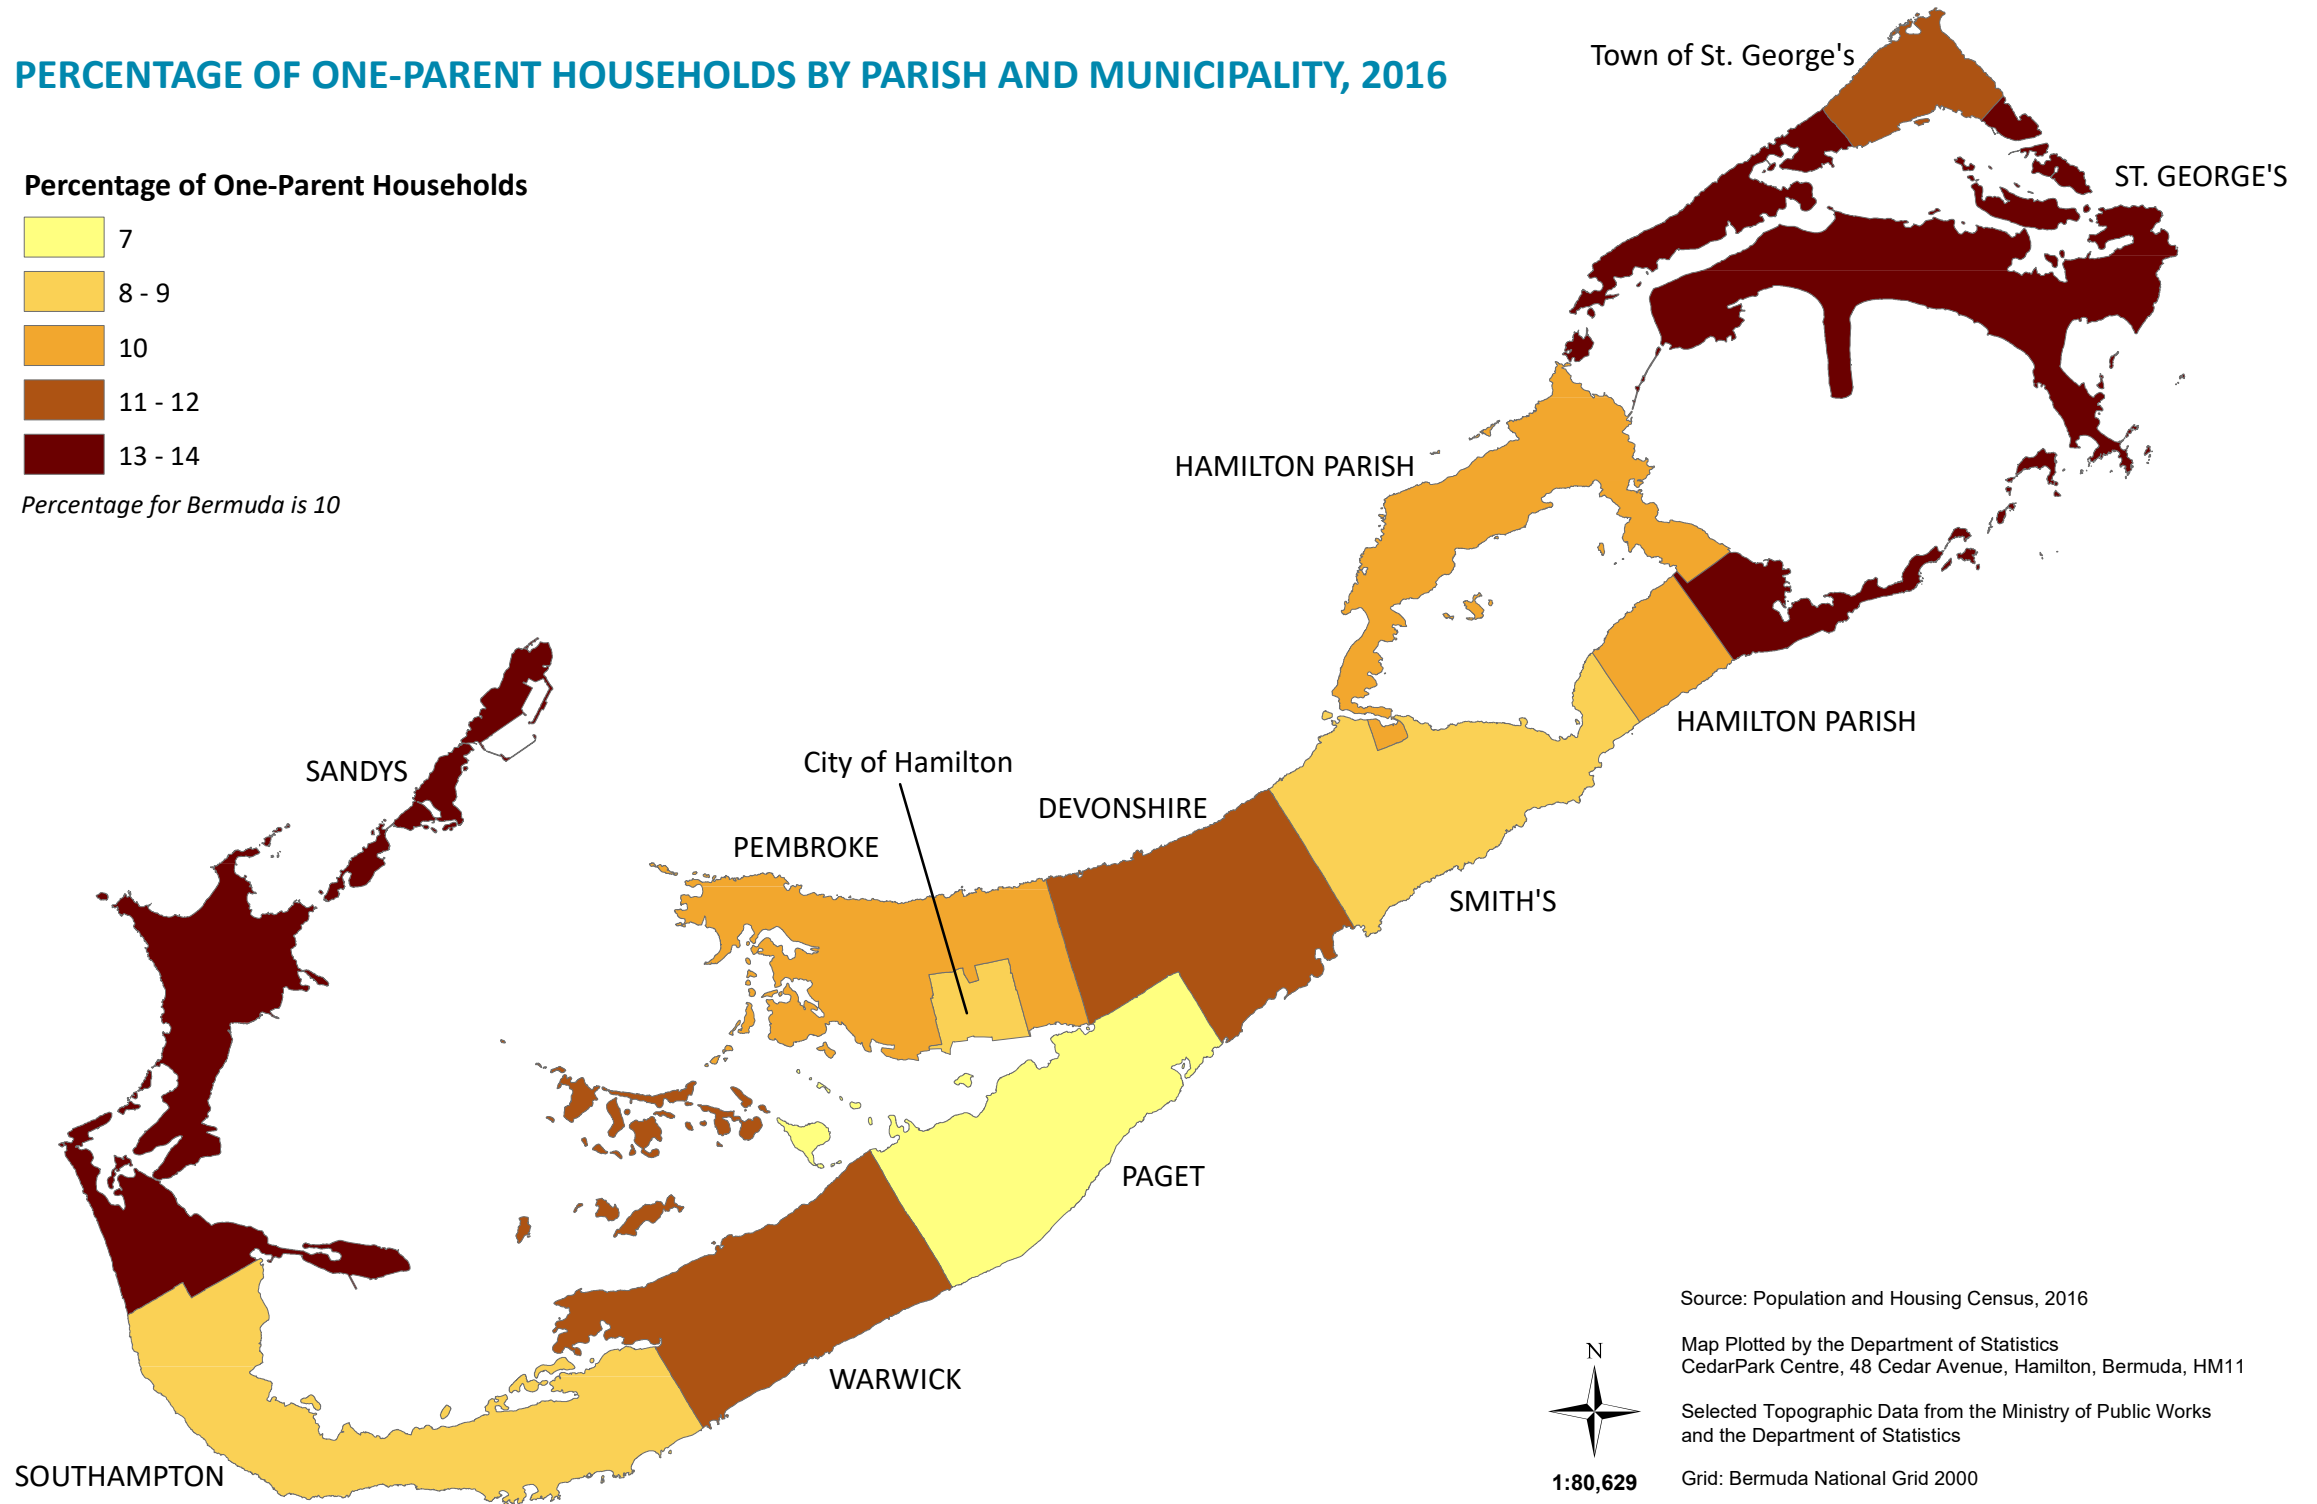

## Percentage of One-Parent Households

Percentage for Bermuda is 10

Source: Population and Housing Census, 2016

Map Plotted by the Department of Statistics  
CedarPark Centre, 48 Cedar Avenue, Hamilton, Bermuda, HM11