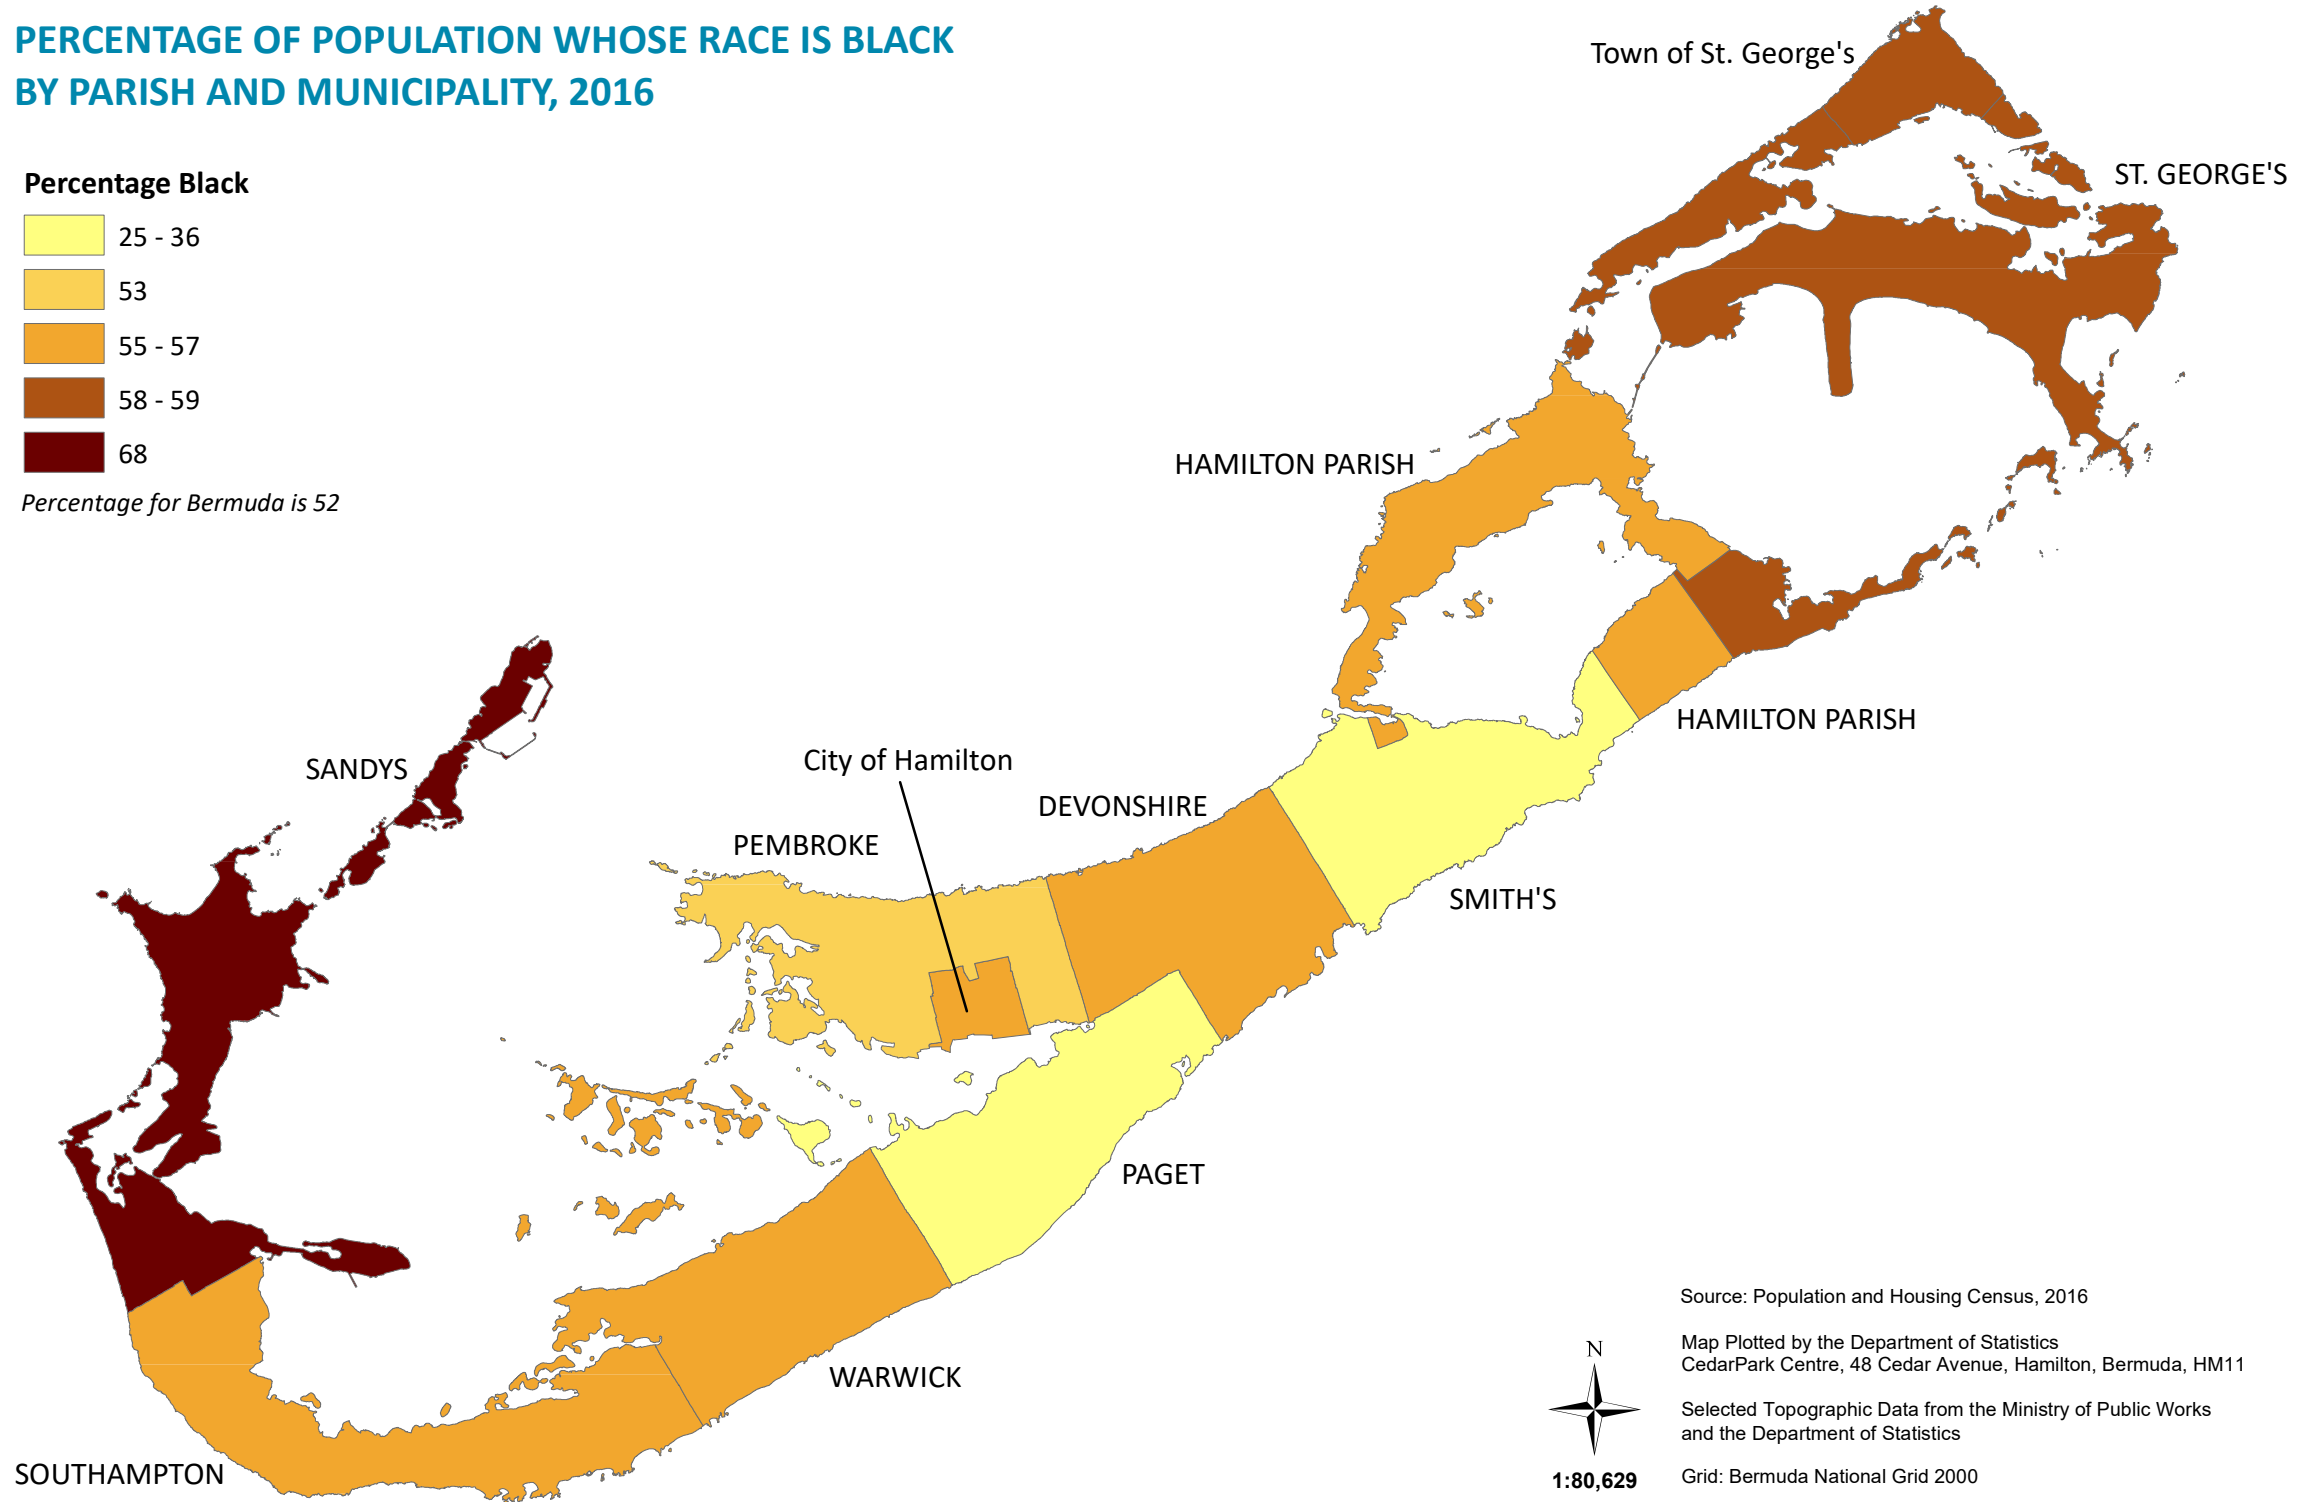

PERCENTAGE OF POPULATION WHOSE RACE IS BLACK BY PARISH AND MUNICIPALITY, 2016

Percentage Black

Percentage for Bermuda is 52

Source: Population and Housing Census, 2016

Map Plotted by the Department of Statistics
CedarPark Centre, 48 Cedar Avenue, Hamilton, Bermuda, HM11

Selected Topographic Data from the Ministry of Public Works
and the Department of Statistics

Grid: Bermuda National Grid 2000

1:80,629