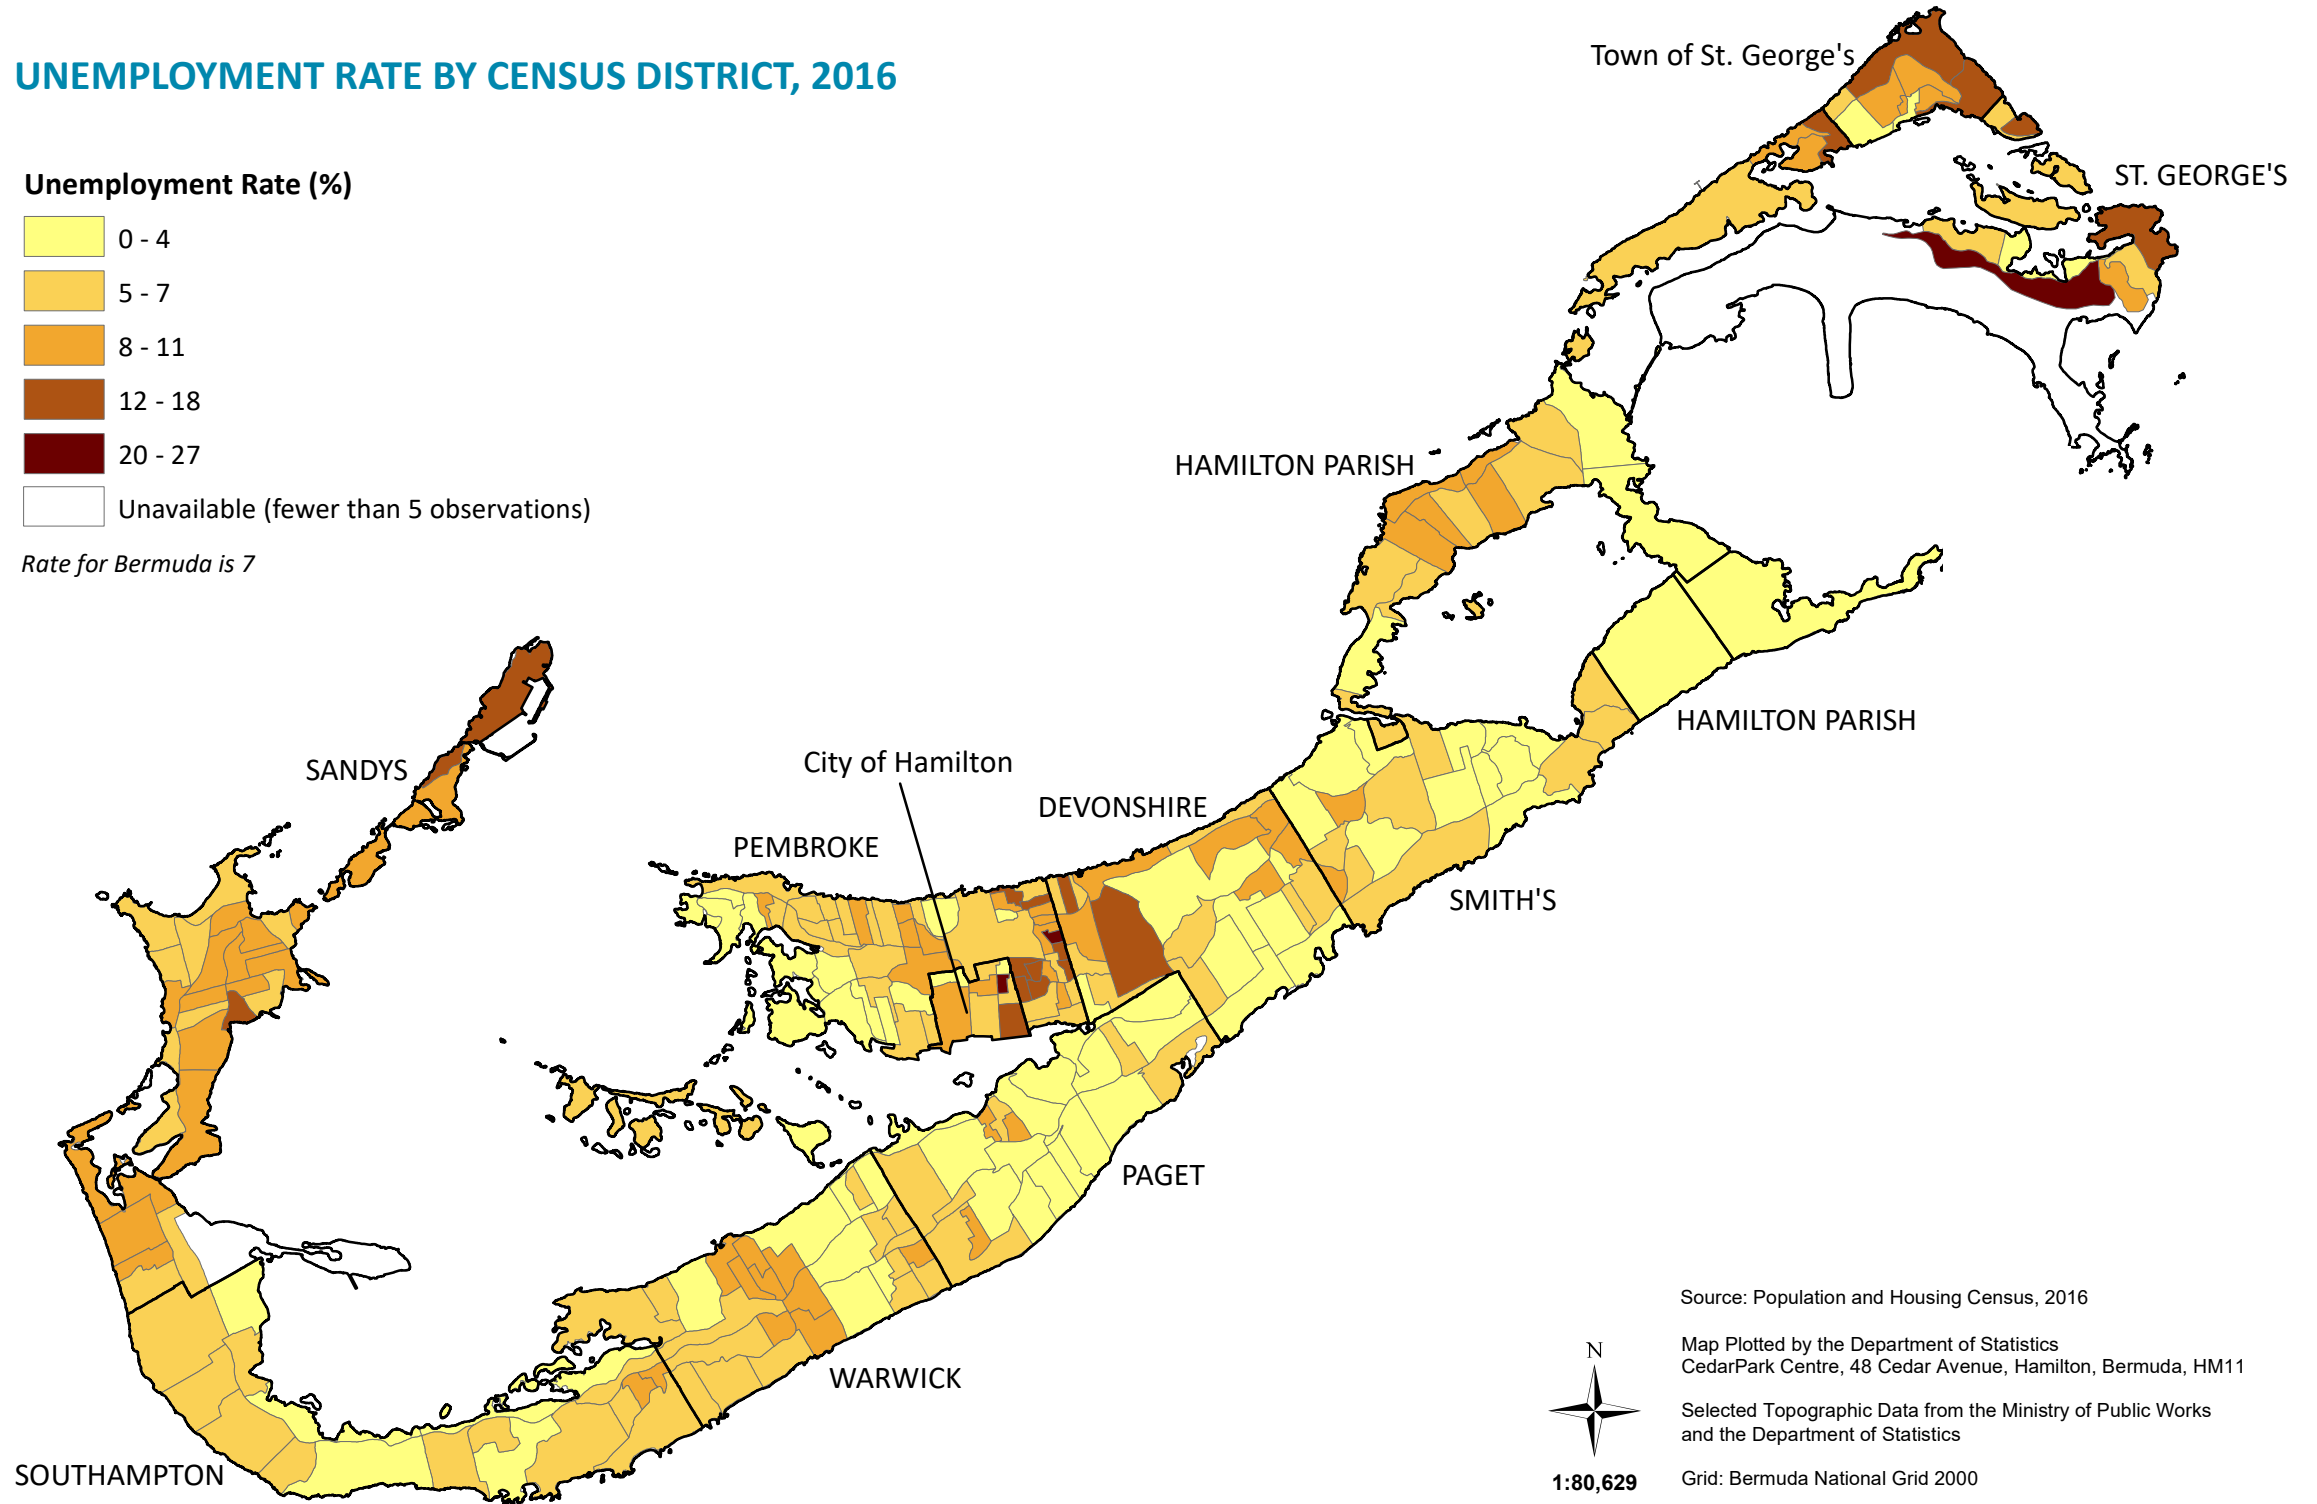

UNEMPLOYMENT RATE BY CENSUS DISTRICT, 2016

Rate for Bermuda is 7

Source: Population and Housing Census, 2016

Map Plotted by the Department of Statistics
CedarPark Centre, 48 Cedar Avenue, Hamilton, Bermuda, HM11

Selected Topographic Data from the Ministry of Public Works
and the Department of Statistics

Grid: Bermuda National Grid 2000

1:80,629