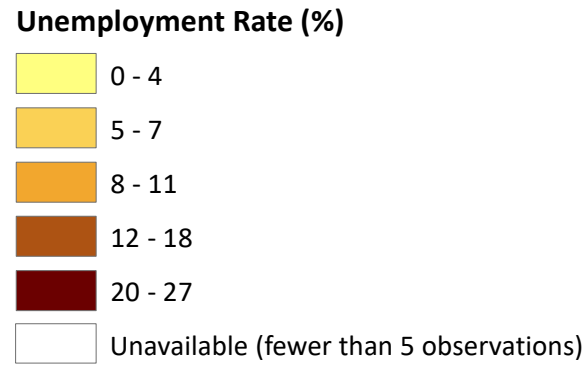

UNEMPLOYMENT RATE BY CENSUS DISTRICT, 2016

Rate for Bermuda is 7

Source: Population and Housing Census, 2016

Map Plotted by the Department of Statistics
CedarPark Centre, 48 Cedar Avenue, Hamilton, Bermuda, HM11