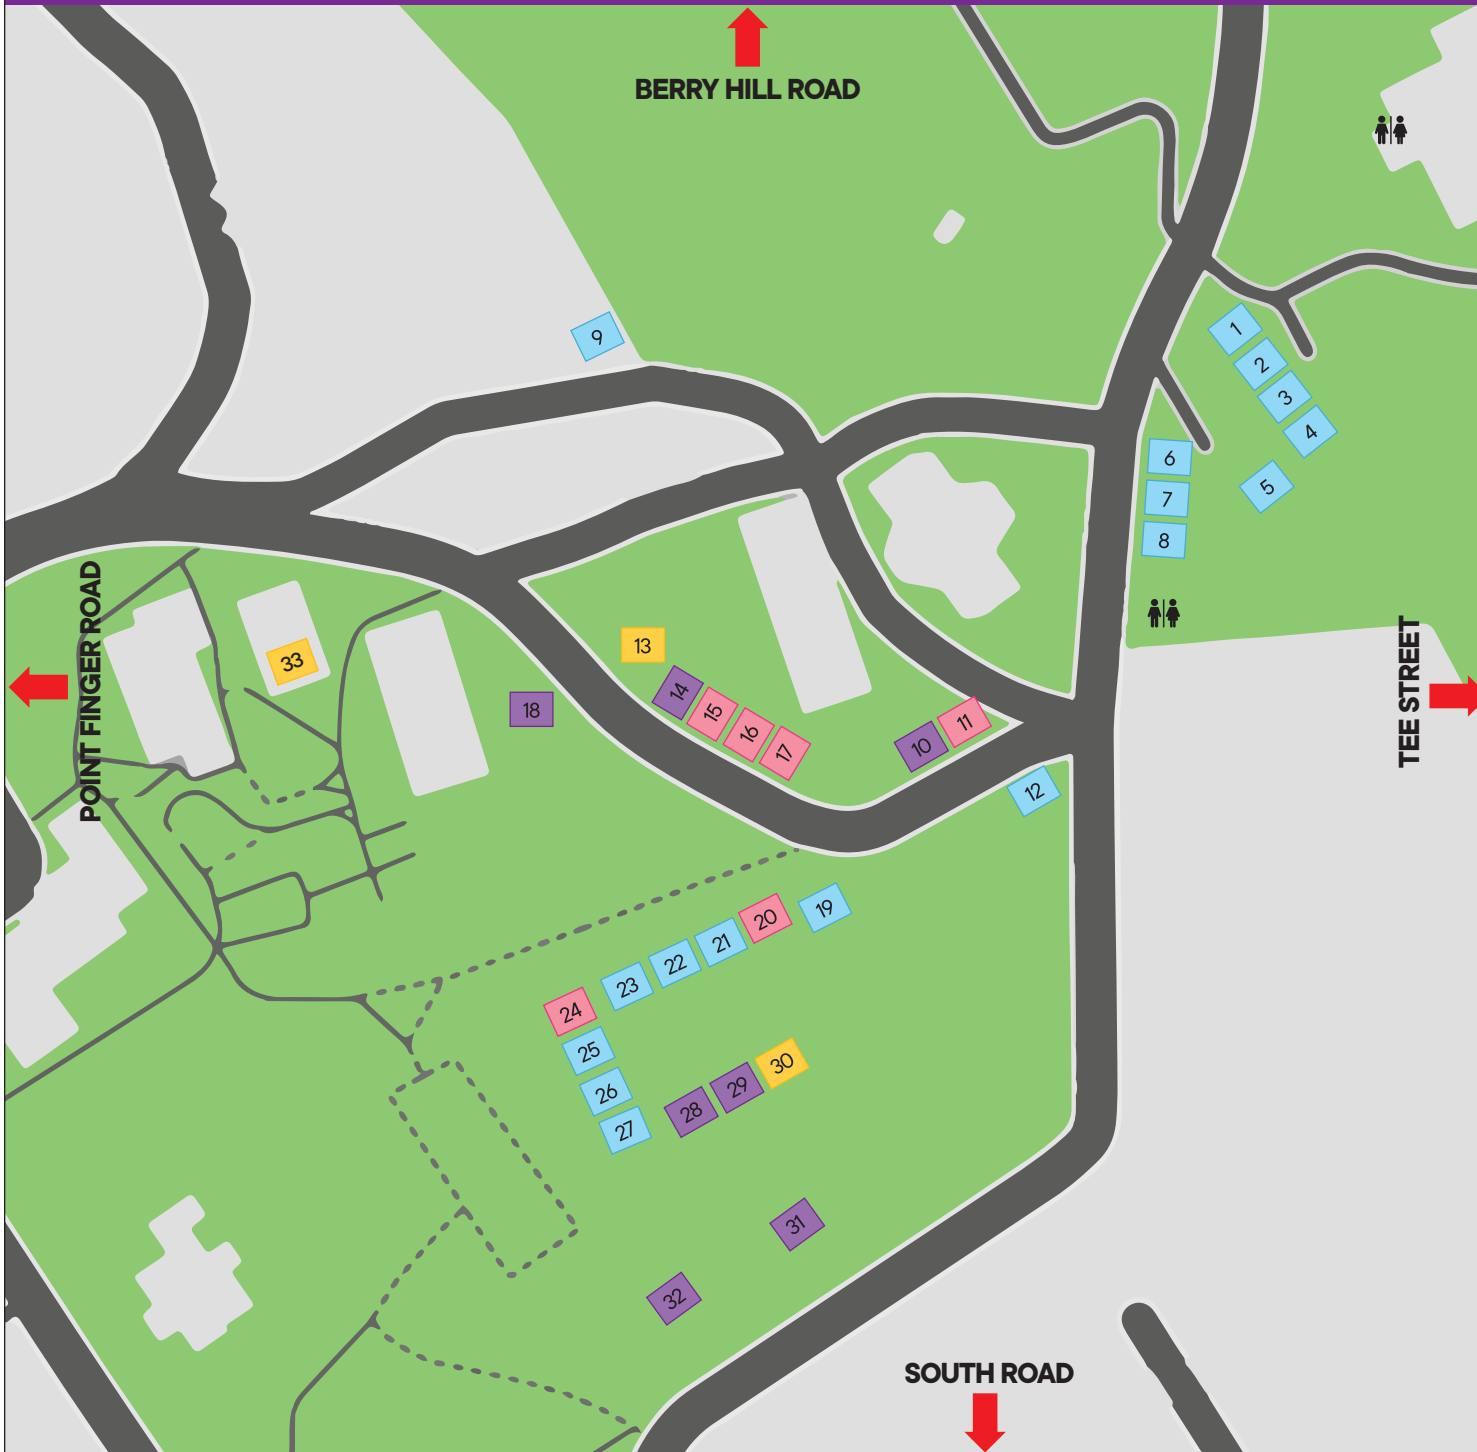

Annual Agricultural Exhibition 2025 | Map of Botanical Gardens Legend

RESTAURANT

Stall Number	Vendor
1	Windreach
2	Sousas Spring Rolls
3	Bermuda Cupcake Company
4	Snowball Shack
5	Sensational Delights
6	The Berkeley Institute PTSA
7	-
8	-
8	Word of Life Bermuda
9	Friends of Hospice
12	Jazzy Treats
19	Sid's Seafood
21	Hot Dog Delight
22	Western Stars Sports Club
23	SPCA
25	Four Star - The Hub
26	Casa dos Acores da Bermuda
27	Spot Restaurant & Bar

SNACKS

Stall Number	Vendor
11	Bermuda Diabetes Association
15	Lickety Split
16	John Barritt & Son Ltd.
17	Fluffy Stuff Snowballs
20	Ashley's Lemonade
24	Dutch Pops Bermuda

INFORMATION

Stall Number	Vendor
13	Mirrors
33	Bermuda Botanical Society
33	MAWI
33	Bermuda is Love
33	KANS

ENTERTAINMENT

Stall Number	Vendor
10	Sunkissed Hair Henna & Jagua
14	Bermuda Braiders Fairy Sparkles
18	Sniggles Face & Body Art
28	Paintz
29	-
31	Twilight Entertainment
32	Funtyme

BATHROOMS