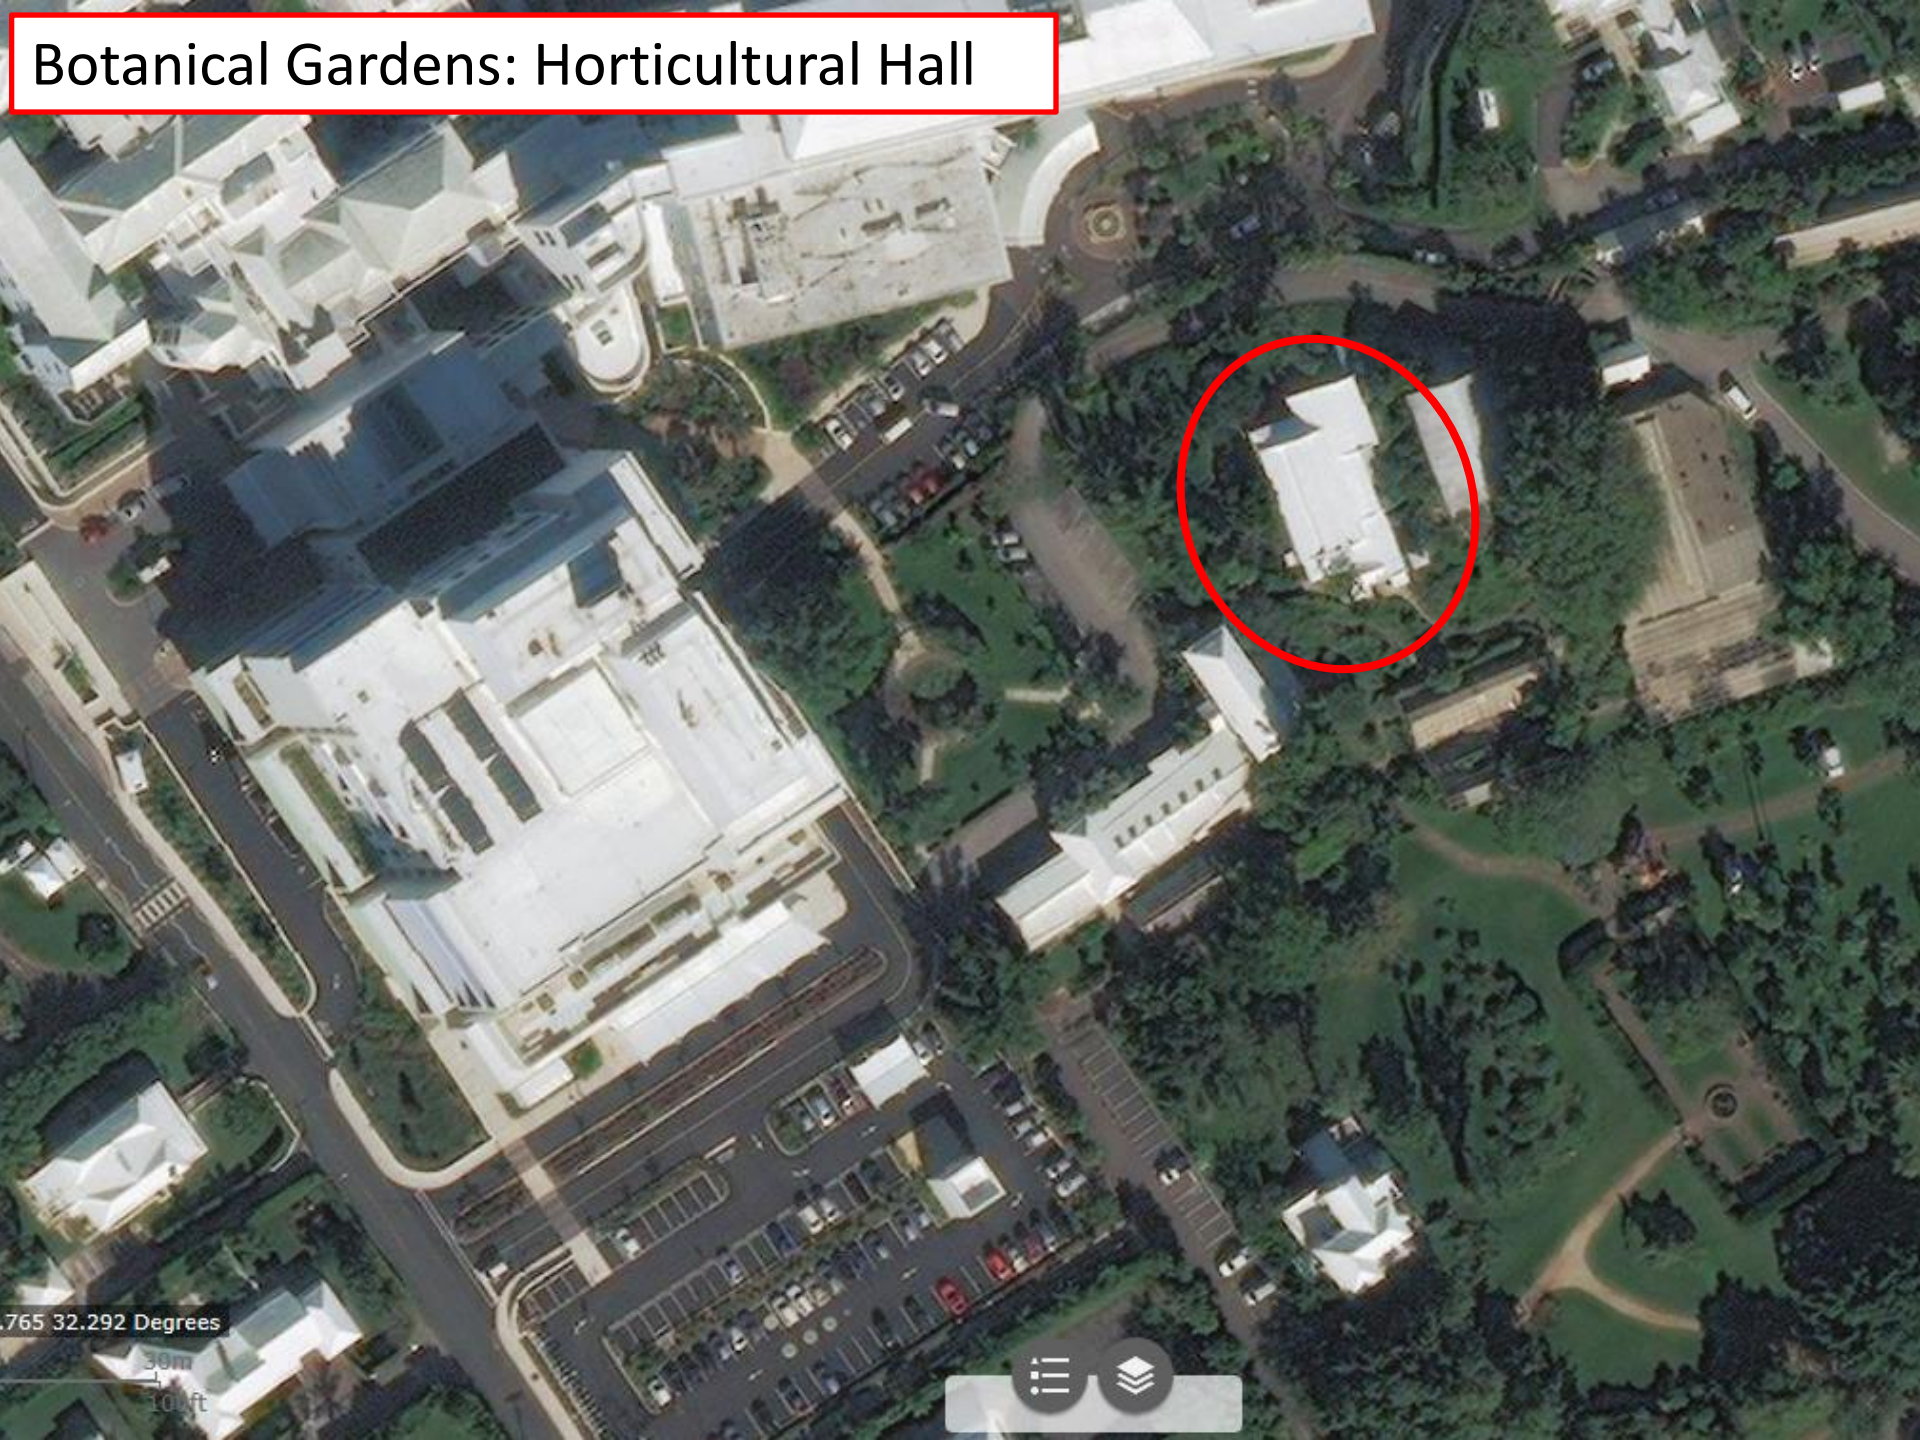

ANNEX B: Map of Parks Department Site Locations

Marsh Folly Staff Facility

Marsh Folly Staff Facility

Botanical Gardens: Horticultural Hall

37.765 32.292 Degrees

30m

100ft

Botanical Gardens: Visitor's Centre