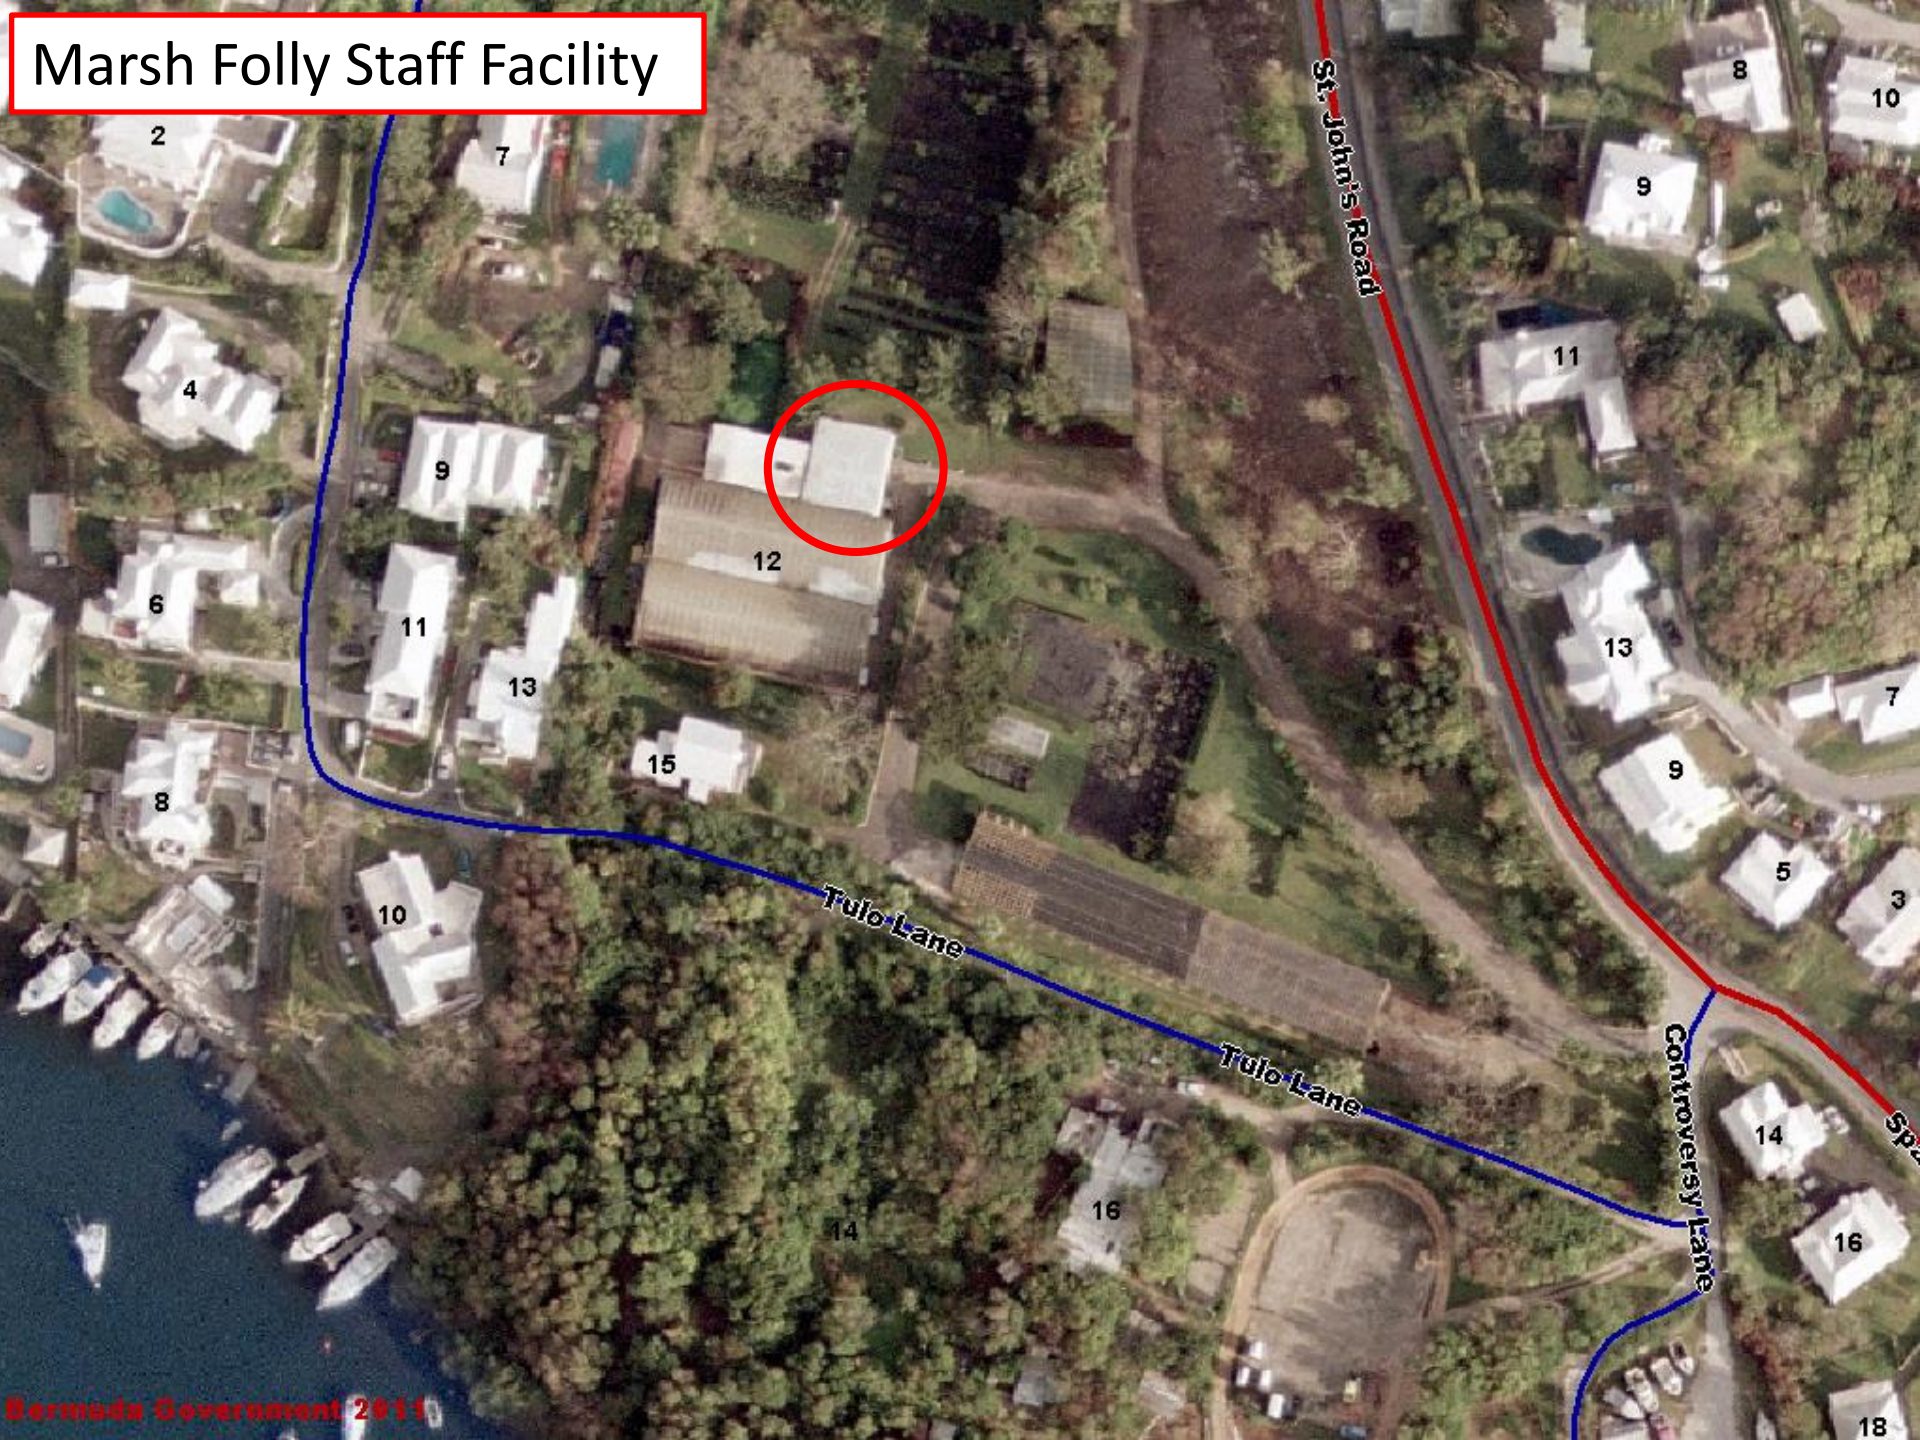

ANNEX B: Map of Parks Department Site Locations

Marsh Folly Staff Facility

Marsh Folly Staff Facility

Botanical Gardens: Horticultural Hall

37.765 32.292 Degrees

30m

100ft

Botanical Gardens: Visitor's Centre